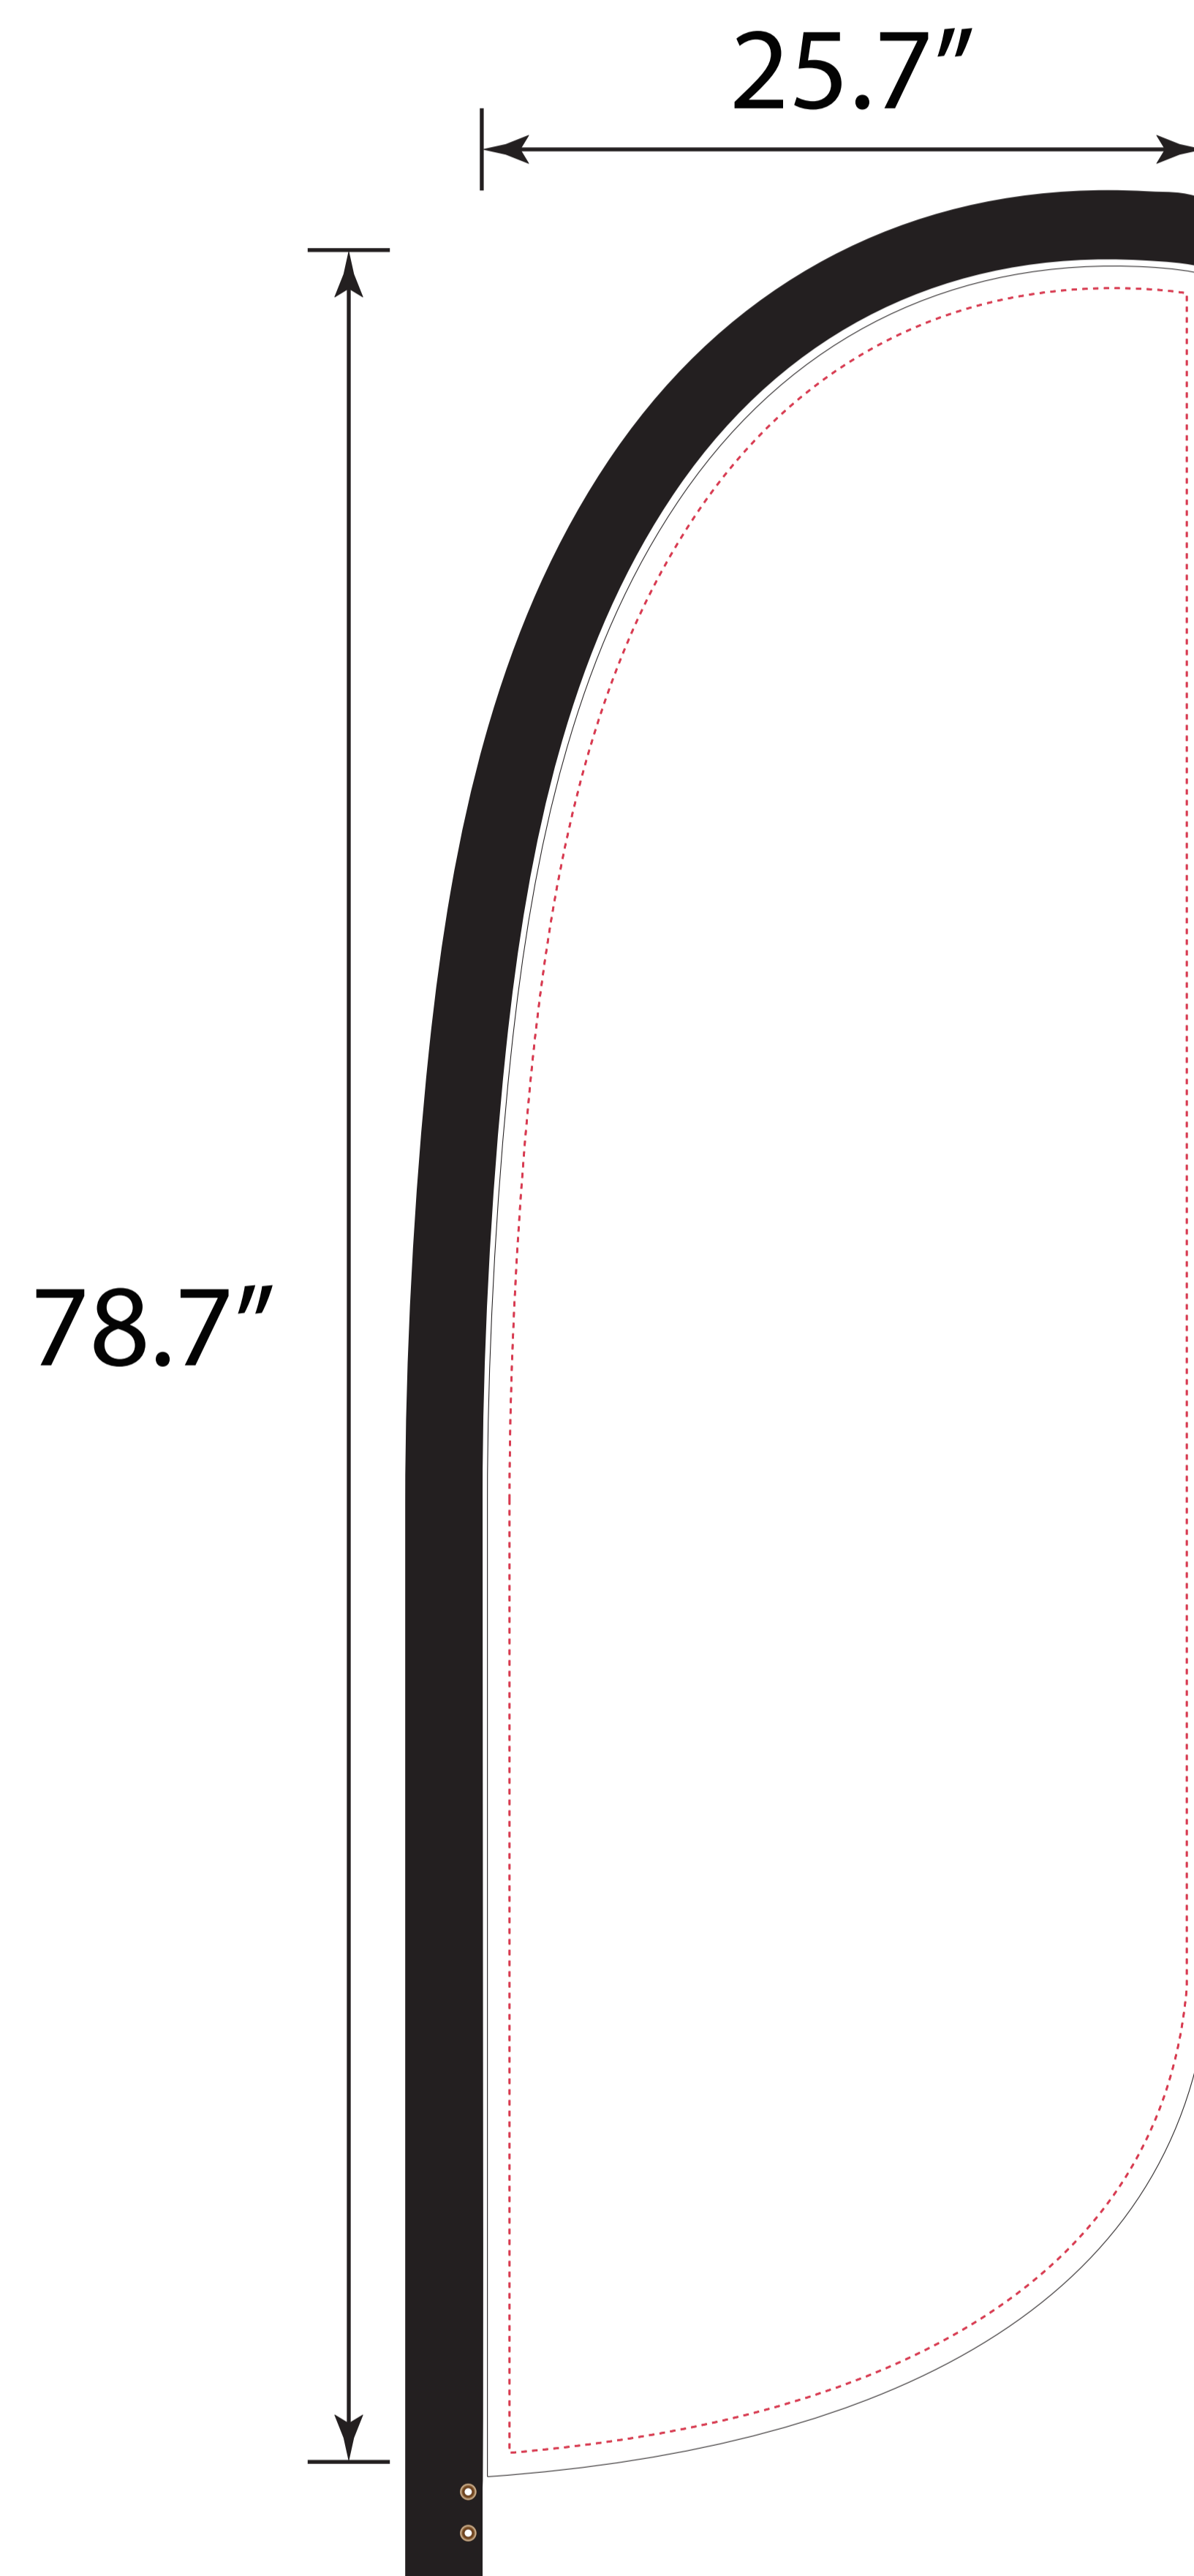

Standard Hardware-Convex-9ft-Single-25.7x78.7"

- Tips: 1. Please put your main artwork inside the gray area
2. Please delete the layer before saving

- Tips: 1. Please put your main artwork inside the gray area
2. Please delete the layer before saving

- Tips: 1. Please put your main artwork inside the gray area
2. Please delete the layer before saving

- Tips:
1. Please put your main artwork inside the gray area
 2. Please delete the layer before saving

Standard Hardware-Convex-15ft-Single-31.7x157.38"

- Tips: 1. Please put your main artwork inside the gray area
2. Please delete the layer before saving

- Tips: 1. Please put your main artwork inside the gray area
2. Please delete the layer before saving