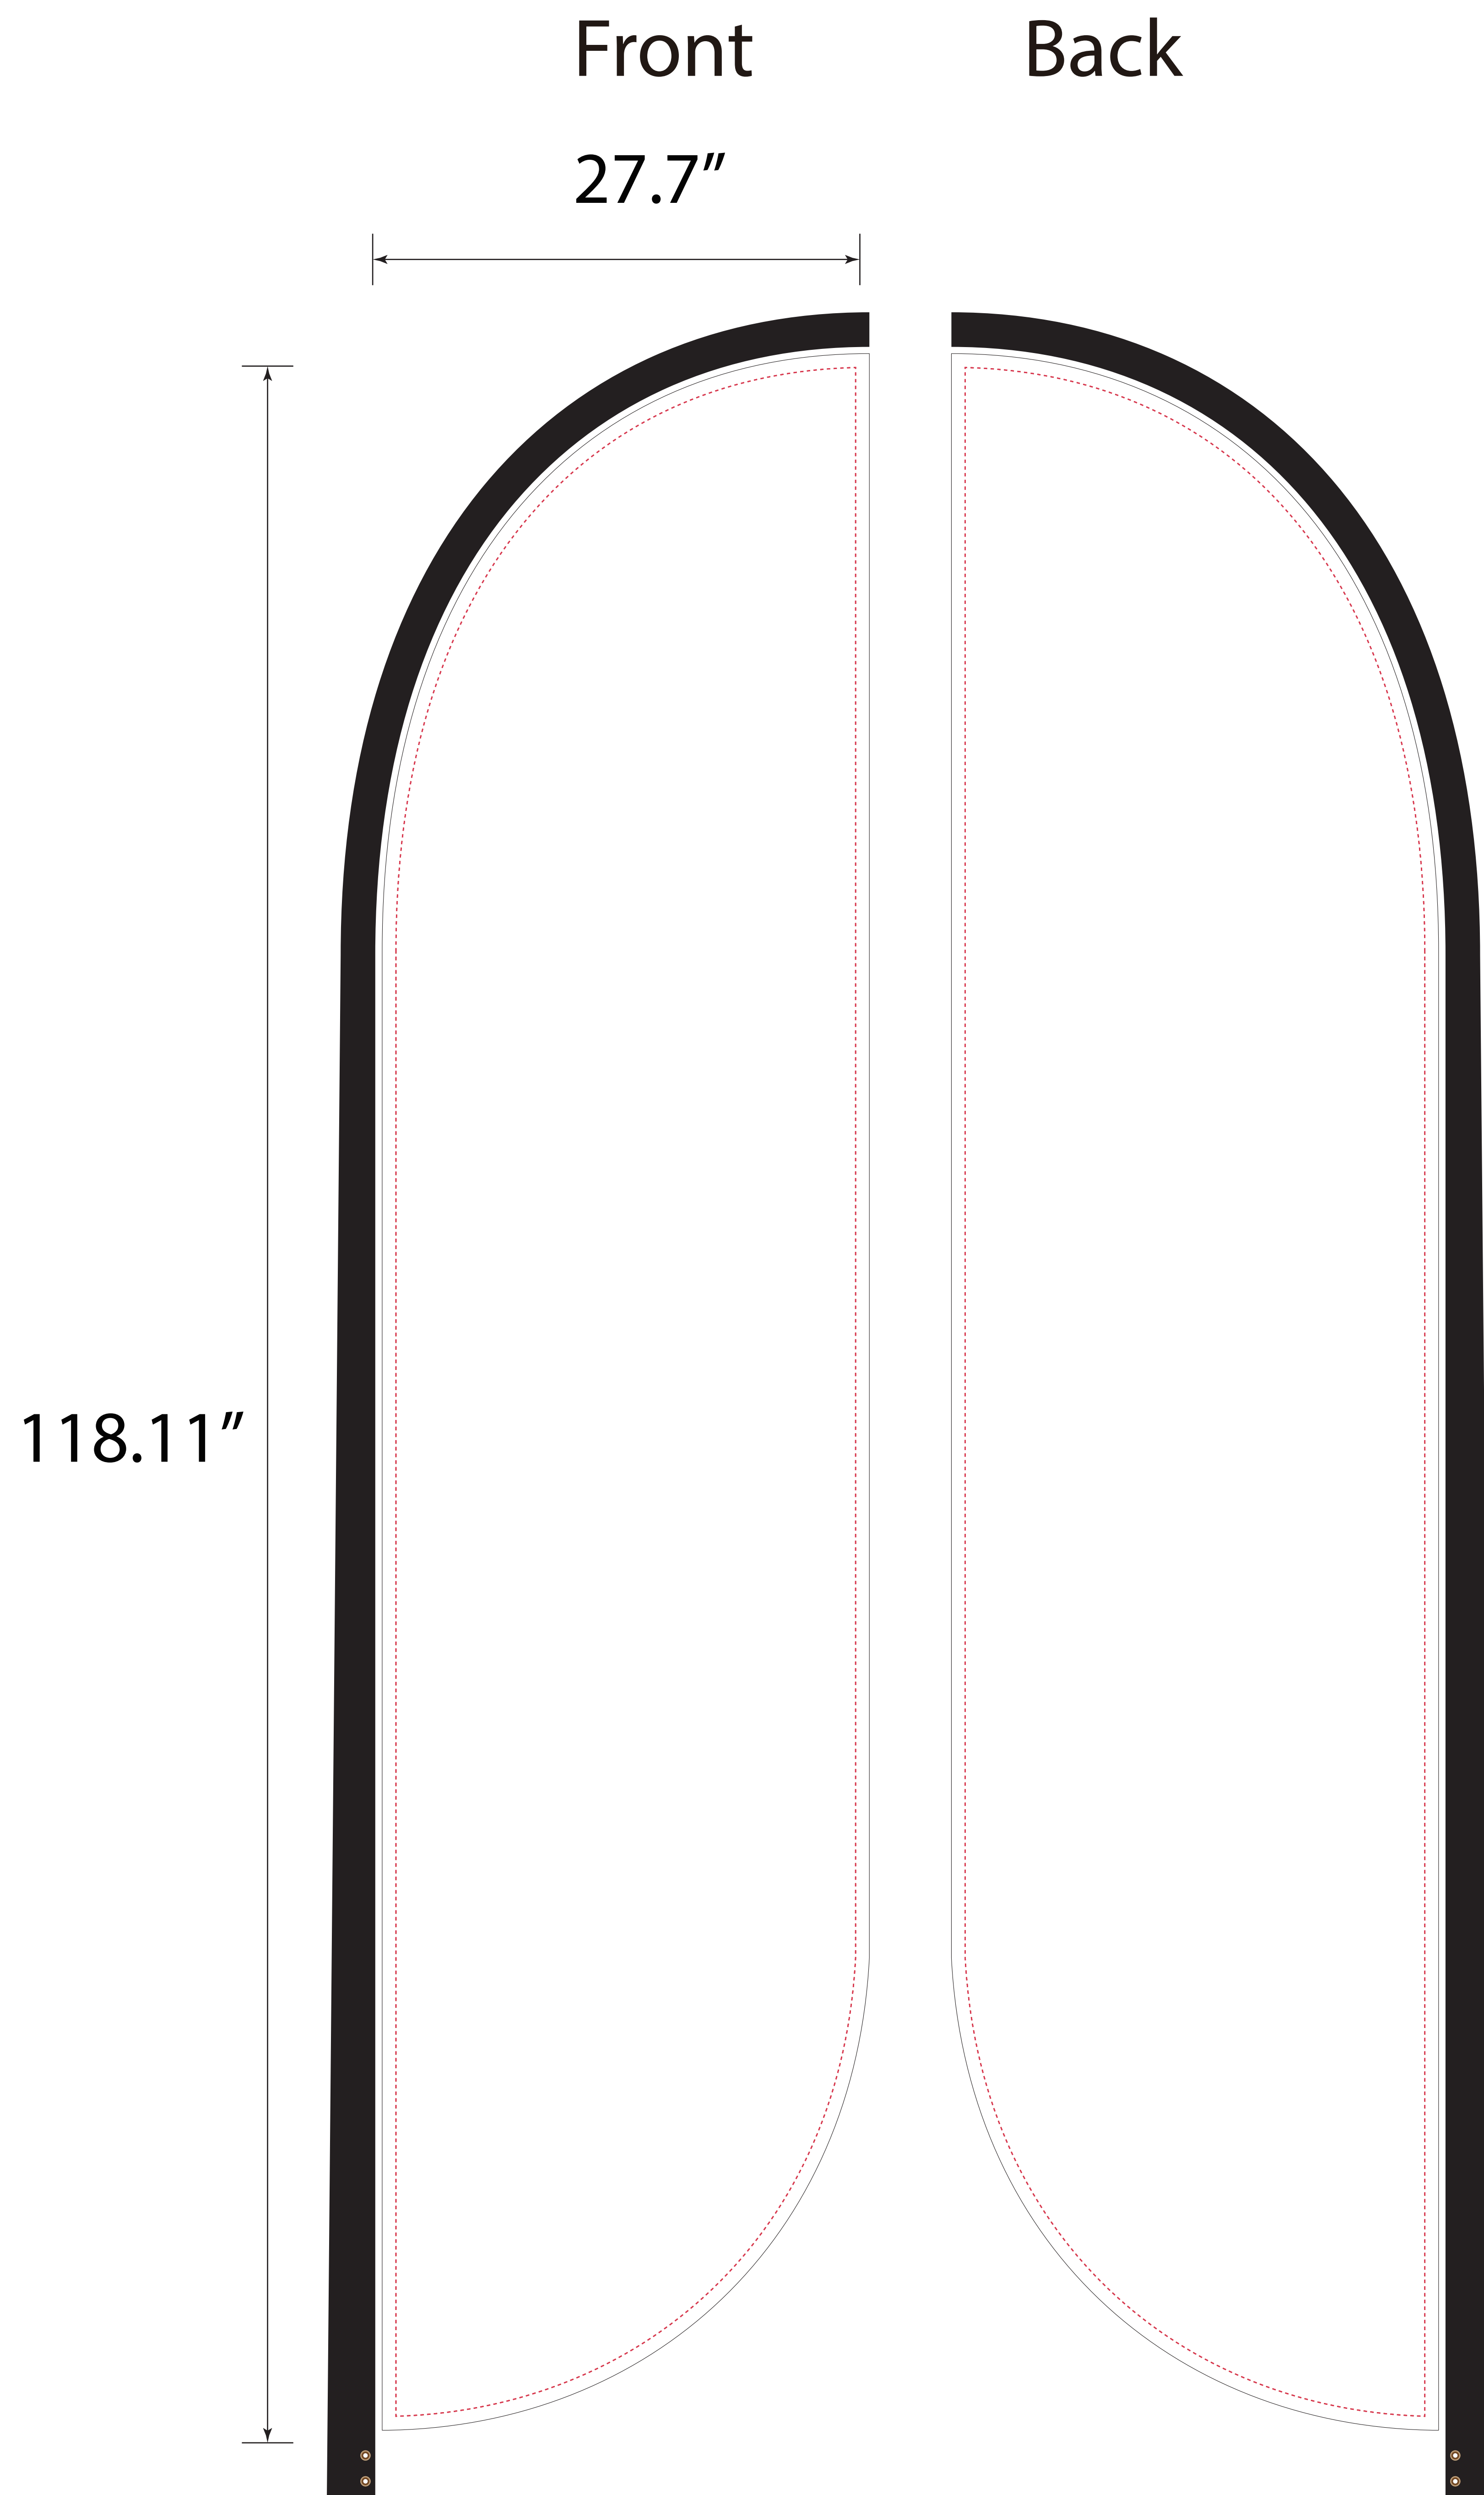

Standard Hardware-Convex-9ft-Single-25.7x78.7"

- Tips: 1. Please put your main artwork inside the gray area
2. Please delete the layer before saving

- Tips: 1. Please put your main artwork inside the gray area
2. Please delete the layer before saving

- Tips: 1. Please put your main artwork inside the gray area
2. Please delete the layer before saving

- Tips:
1. Please put your main artwork inside the gray area
 2. Please delete the layer before saving

Standard Hardware-Convex-15ft-Single-31.7x157.38"

- Tips: 1. Please put your main artwork inside the gray area
2. Please delete the layer before saving

- Tips: 1. Please put your main artwork inside the gray area
2. Please delete the layer before saving