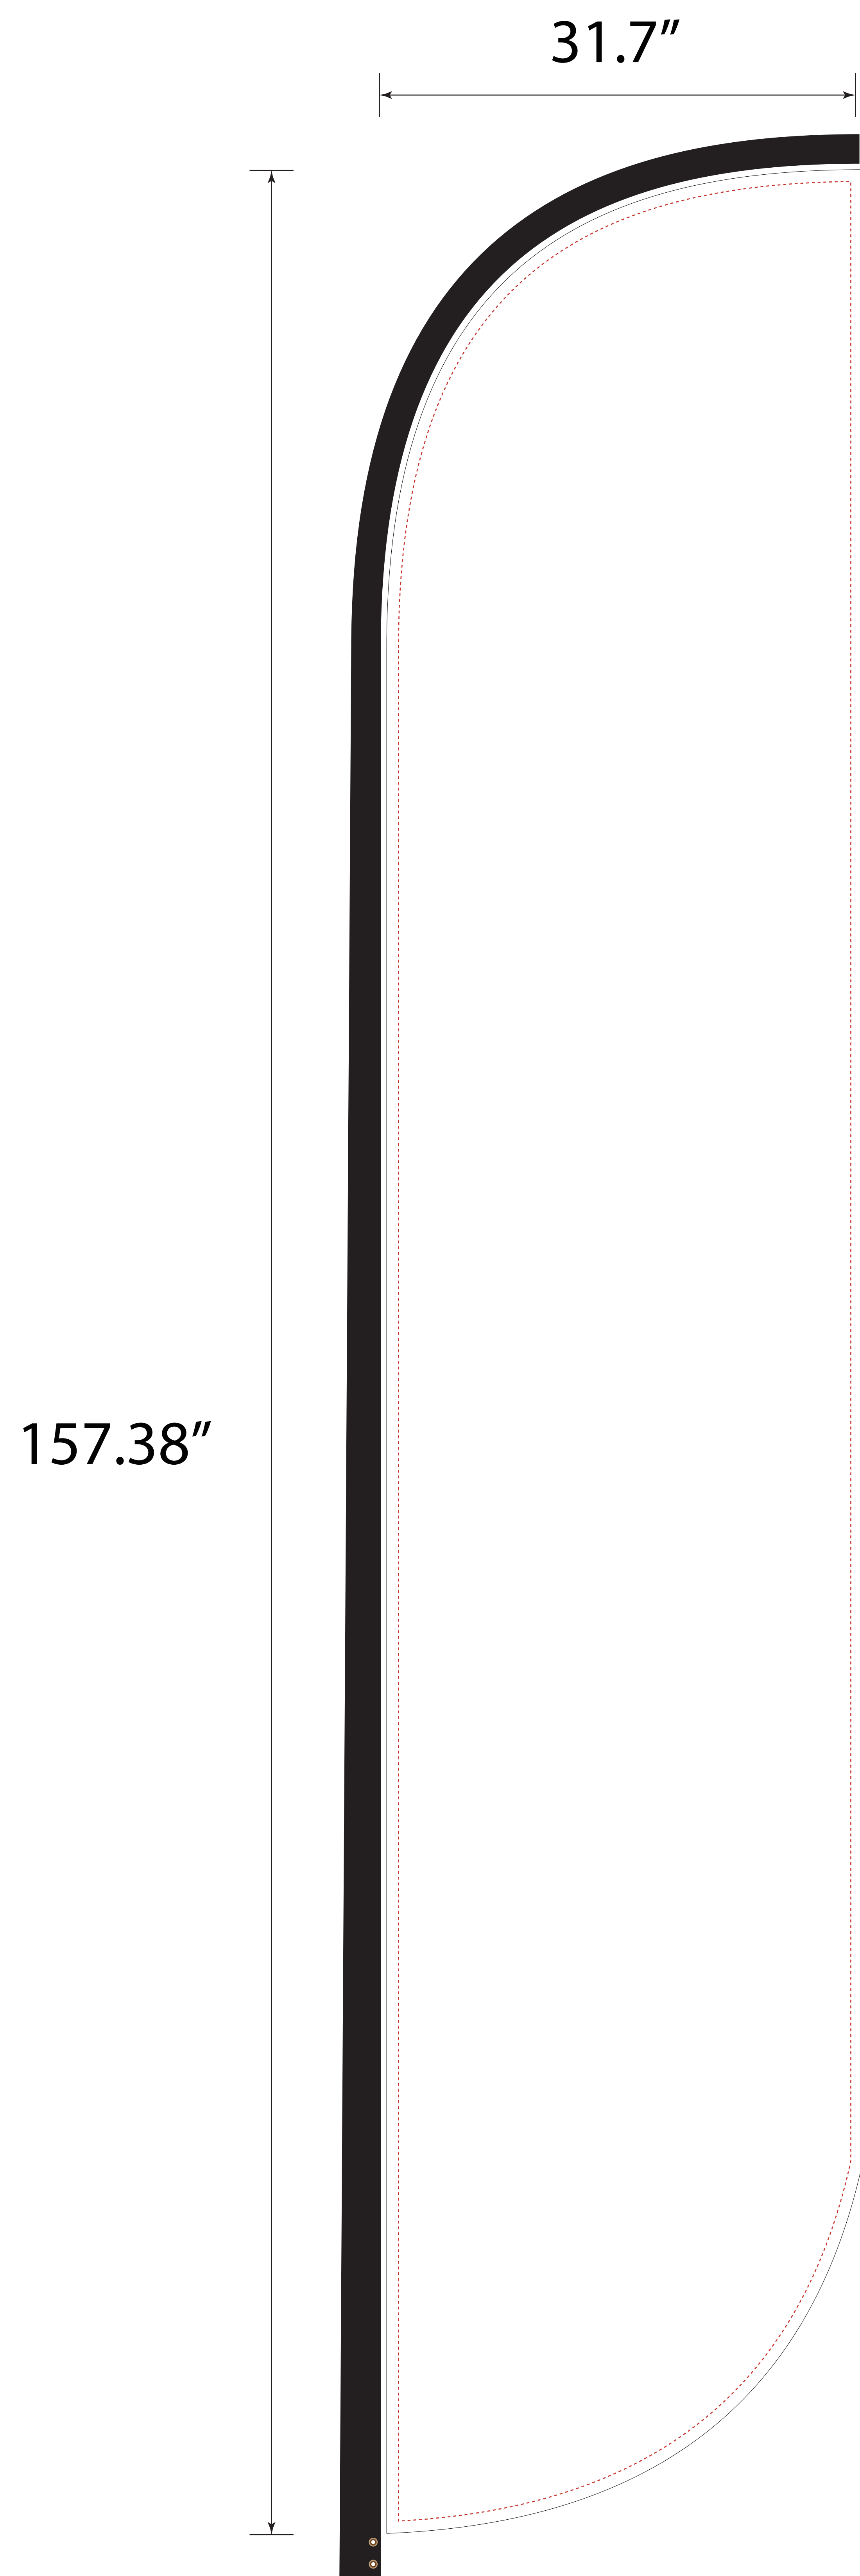

Standard Hardware-Convex-9ft-Single-25.7x78.7"

- Tips: 1. Please put your main artwork inside the gray area
2. Please delete the layer before saving

- Tips: 1. Please put your main artwork inside the gray area
2. Please delete the layer before saving

- Tips: 1. Please put your main artwork inside the gray area
2. Please delete the layer before saving

- Tips:
1. Please put your main artwork inside the gray area
 2. Please delete the layer before saving

Standard Hardware-Convex-15ft-Single-31.7x157.38"

- Tips: 1. Please put your main artwork inside the gray area
2. Please delete the layer before saving

- Tips: 1. Please put your main artwork inside the gray area
2. Please delete the layer before saving