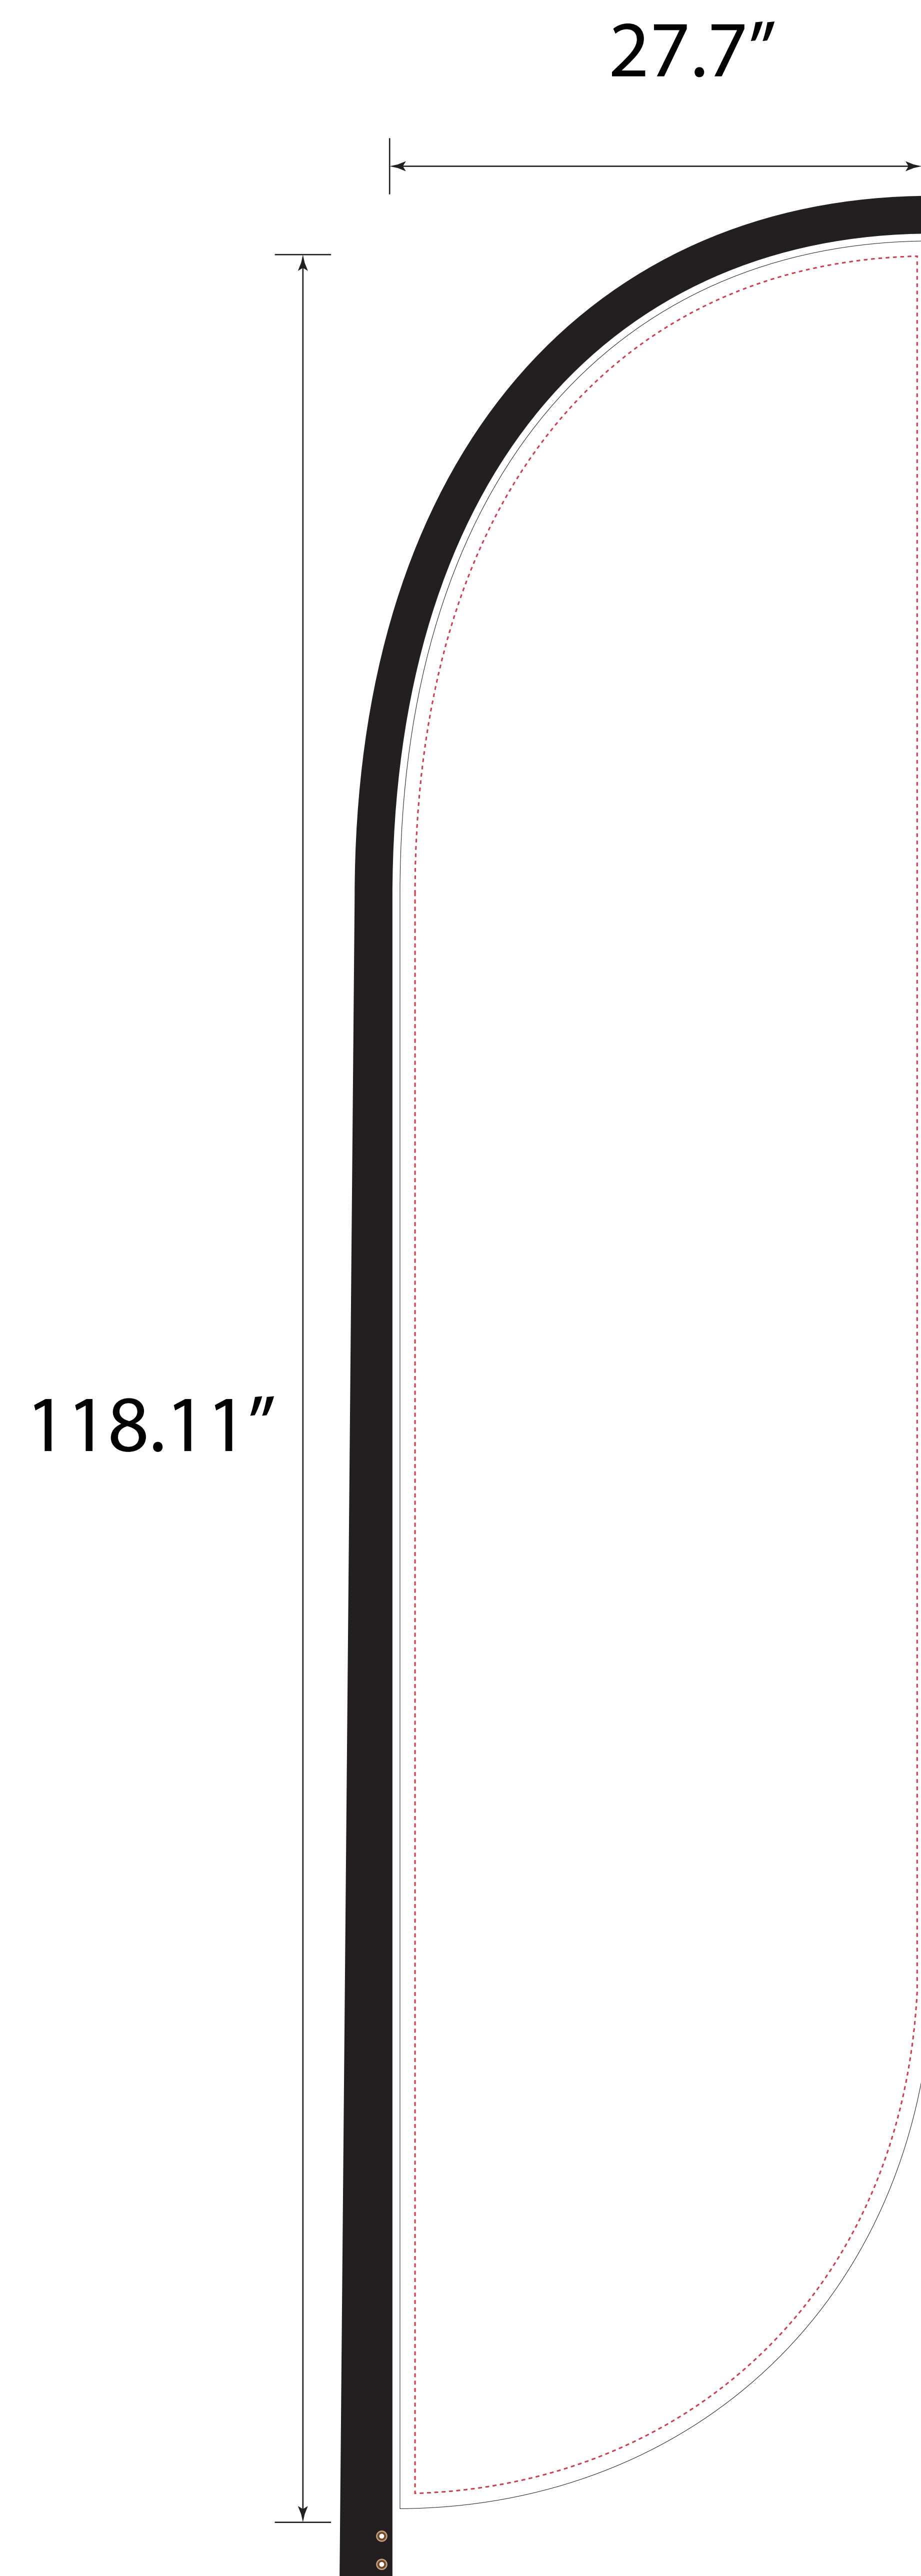

Standard Hardware-Convex-9ft-Single-25.7x78.7"

- Tips: 1. Please put your main artwork inside the gray area
2. Please delete the layer before saving

- Tips: 1. Please put your main artwork inside the gray area
2. Please delete the layer before saving

- Tips: 1. Please put your main artwork inside the gray area
2. Please delete the layer before saving

- Tips:
1. Please put your main artwork inside the gray area
 2. Please delete the layer before saving

Standard Hardware-Convex-15ft-Single-31.7x157.38"

- Tips: 1. Please put your main artwork inside the gray area
2. Please delete the layer before saving

- Tips: 1. Please put your main artwork inside the gray area
2. Please delete the layer before saving