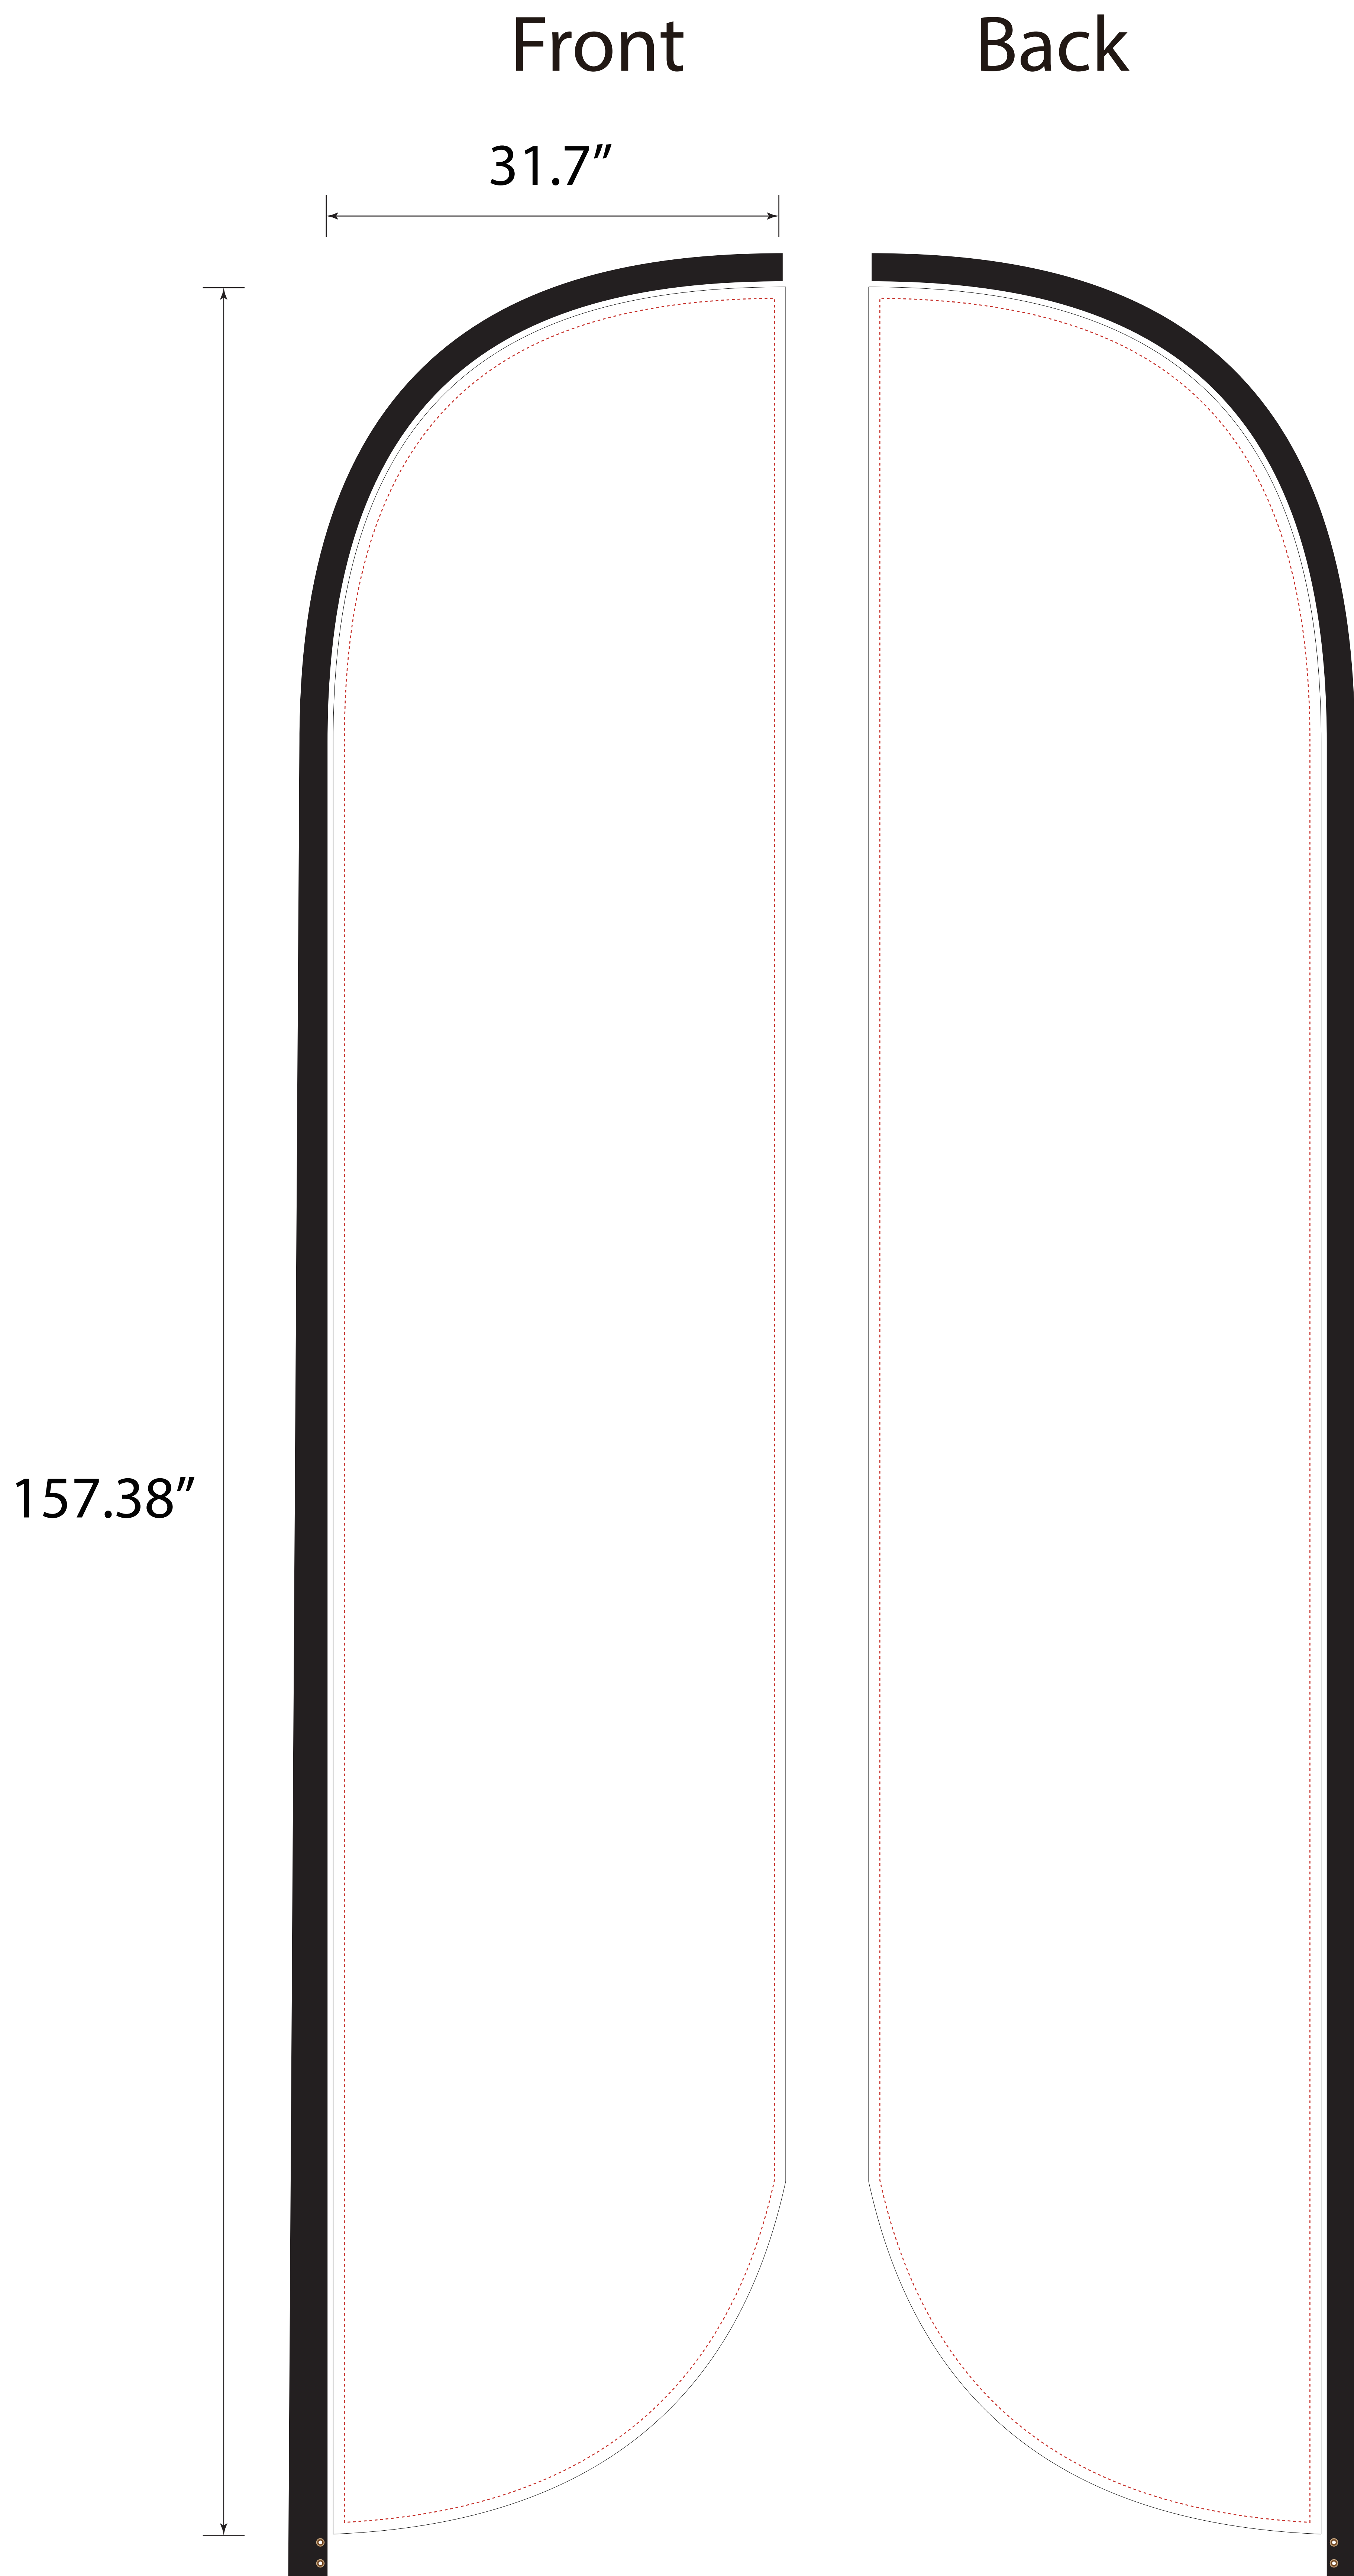

Standard Hardware-Convex-9ft-Single-25.7x78.7"

- Tips: 1. Please put your main artwork inside the gray area
2. Please delete the layer before saving

- Tips: 1. Please put your main artwork inside the gray area
2. Please delete the layer before saving

- Tips: 1. Please put your main artwork inside the gray area
2. Please delete the layer before saving

- Tips:
1. Please put your main artwork inside the gray area
 2. Please delete the layer before saving

Standard Hardware-Convex-15ft-Single-31.7x157.38"

- Tips: 1. Please put your main artwork inside the gray area
2. Please delete the layer before saving

- Tips: 1. Please put your main artwork inside the gray area
2. Please delete the layer before saving