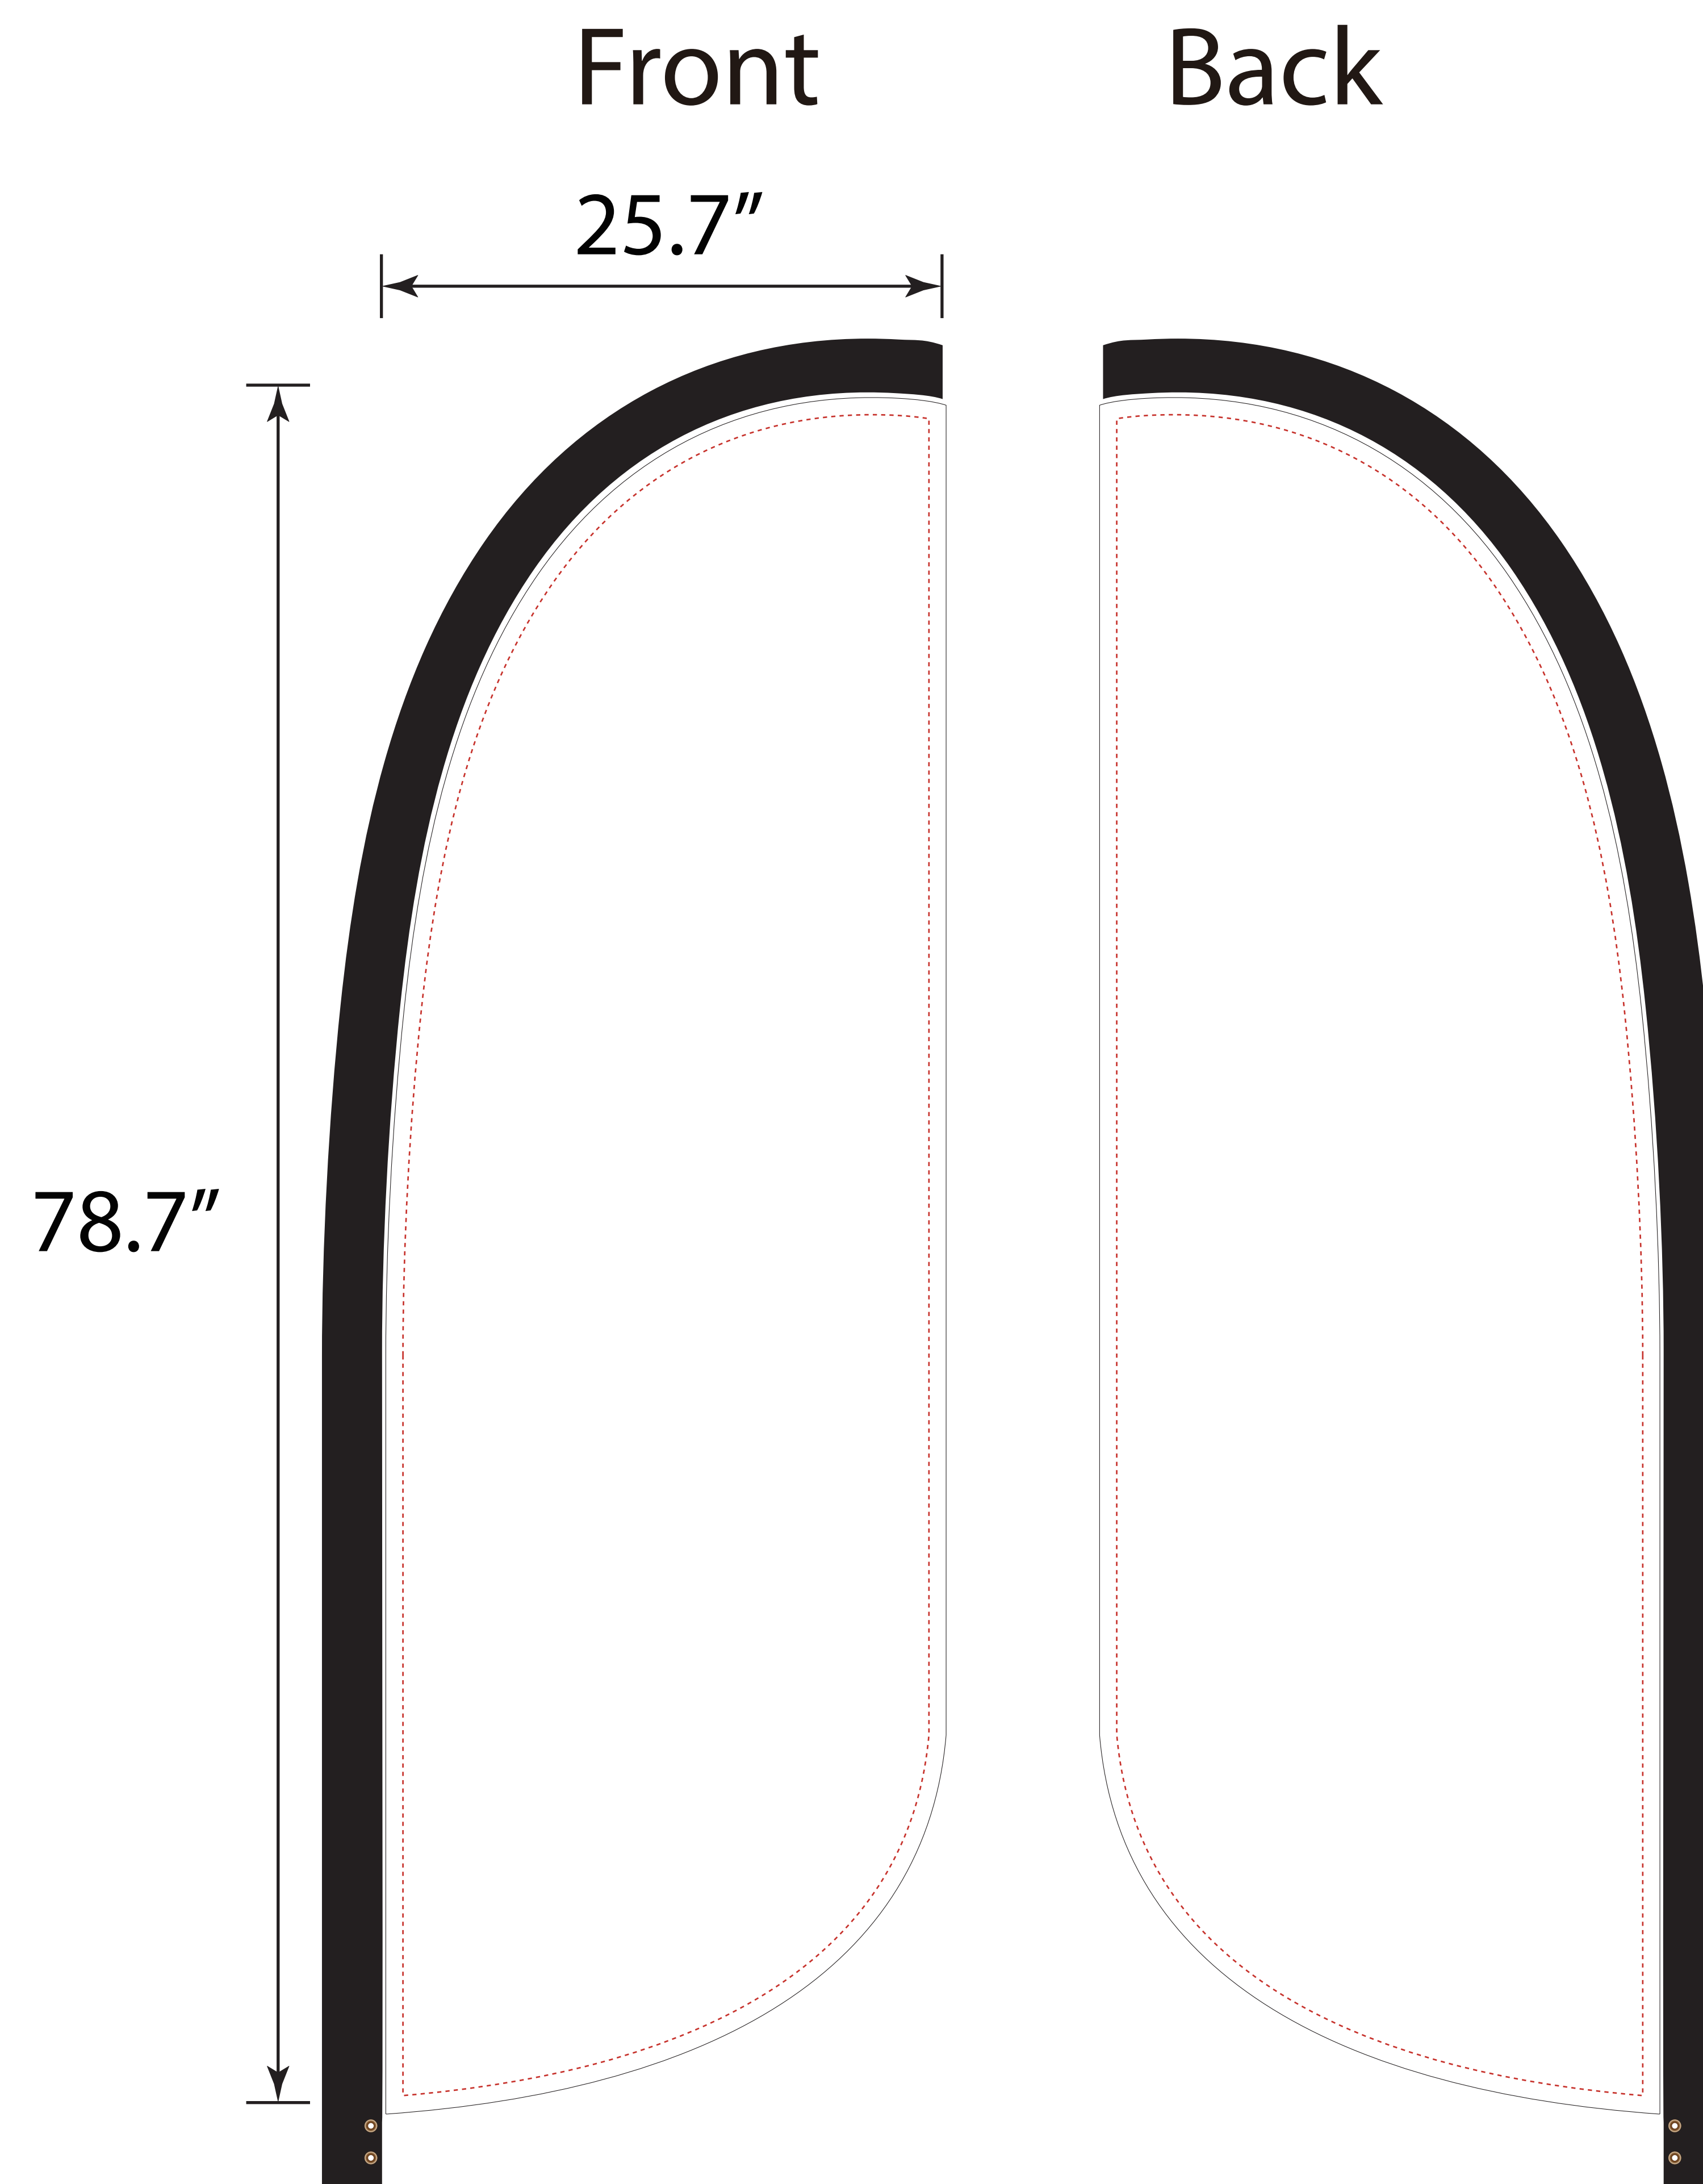

Standard Hardware-Convex-9ft-Single-25.7x78.7"

- Tips: 1. Please put your main artwork inside the gray area
2. Please delete the layer before saving

- Tips: 1. Please put your main artwork inside the gray area
2. Please delete the layer before saving

- Tips: 1. Please put your main artwork inside the gray area
2. Please delete the layer before saving

- Tips:
1. Please put your main artwork inside the gray area
 2. Please delete the layer before saving

Standard Hardware-Convex-15ft-Single-31.7x157.38"

- Tips: 1. Please put your main artwork inside the gray area
2. Please delete the layer before saving

- Tips: 1. Please put your main artwork inside the gray area
2. Please delete the layer before saving